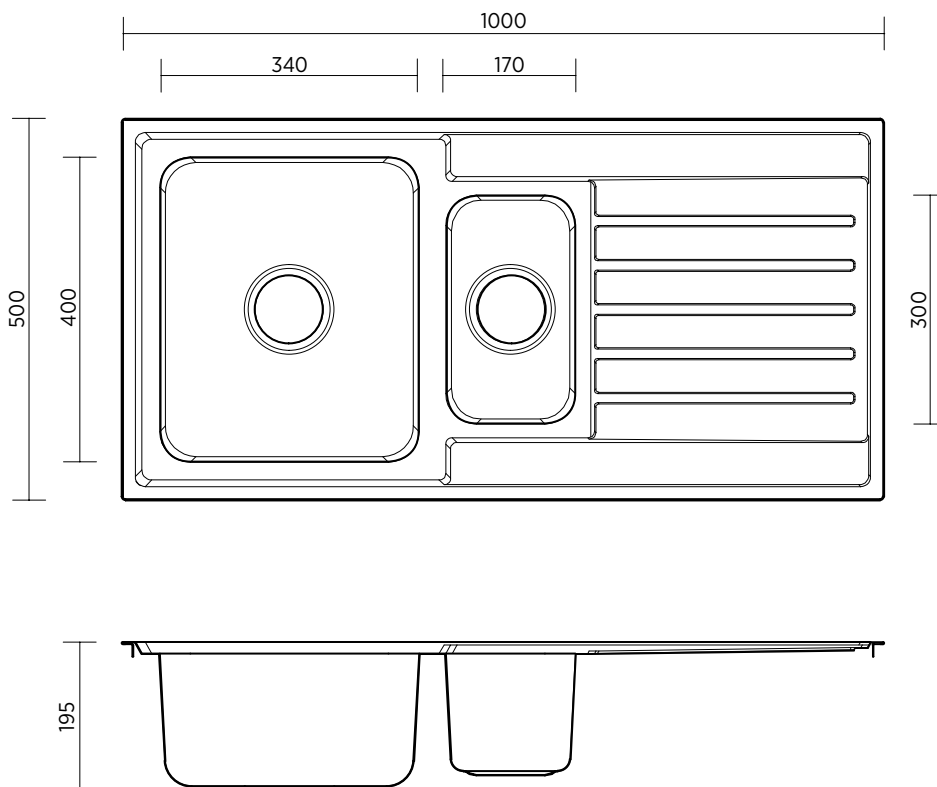

SEIMA

bathroom | kitchen | laundry

seima.com.au

Please note

- All measurements are in millimetres.
- Always use the actual product to verify cutout.
- Specifications may vary without notice as part of our continuous improvement practices.

DS-SKS-KA150 | v 1.1